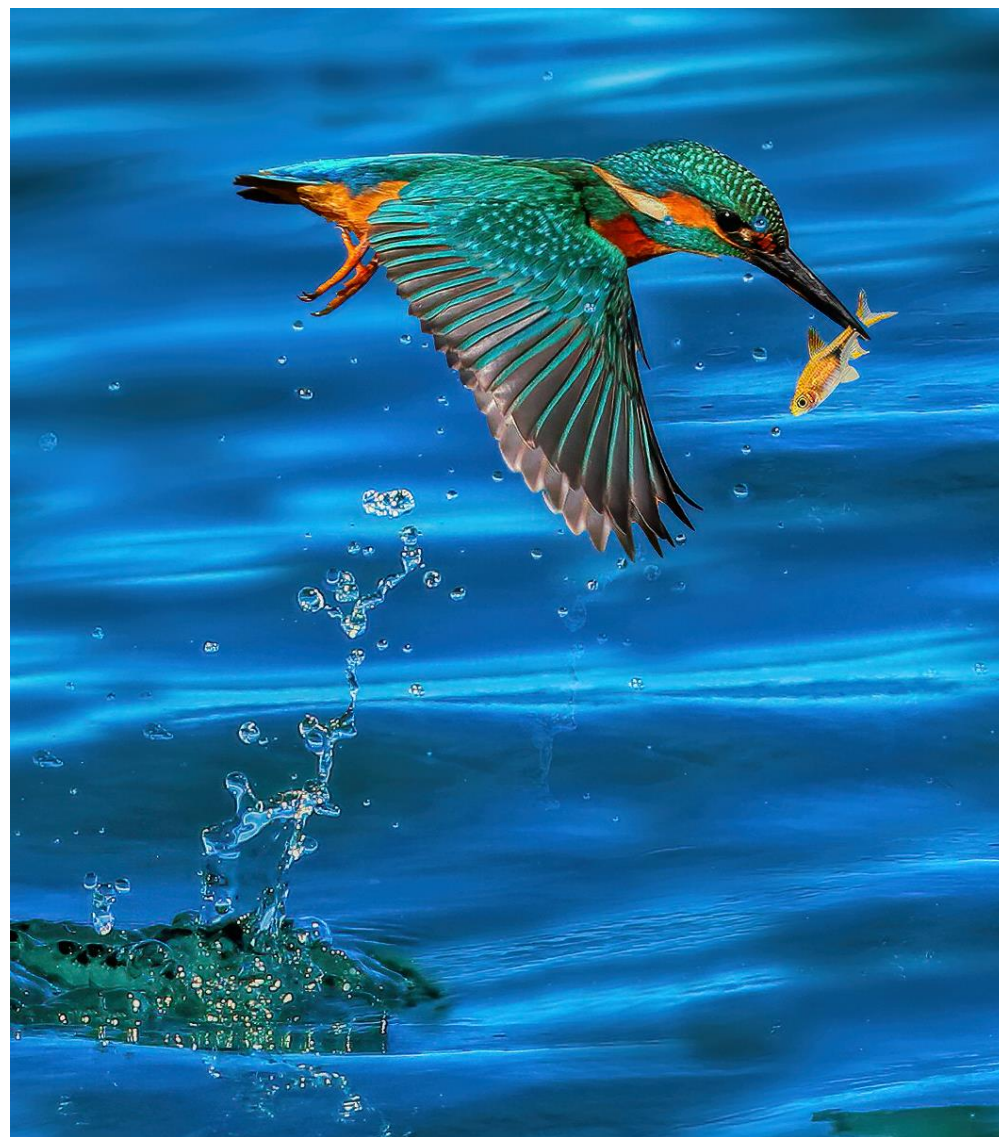

e-Certificate of Merit | JUDGING 3 SAPPHIRE CIRCUIT 2020 | NATURE (ND)(DIGITAL) | SPLASH AND GRAB | GRAEME GUY | Malaysia