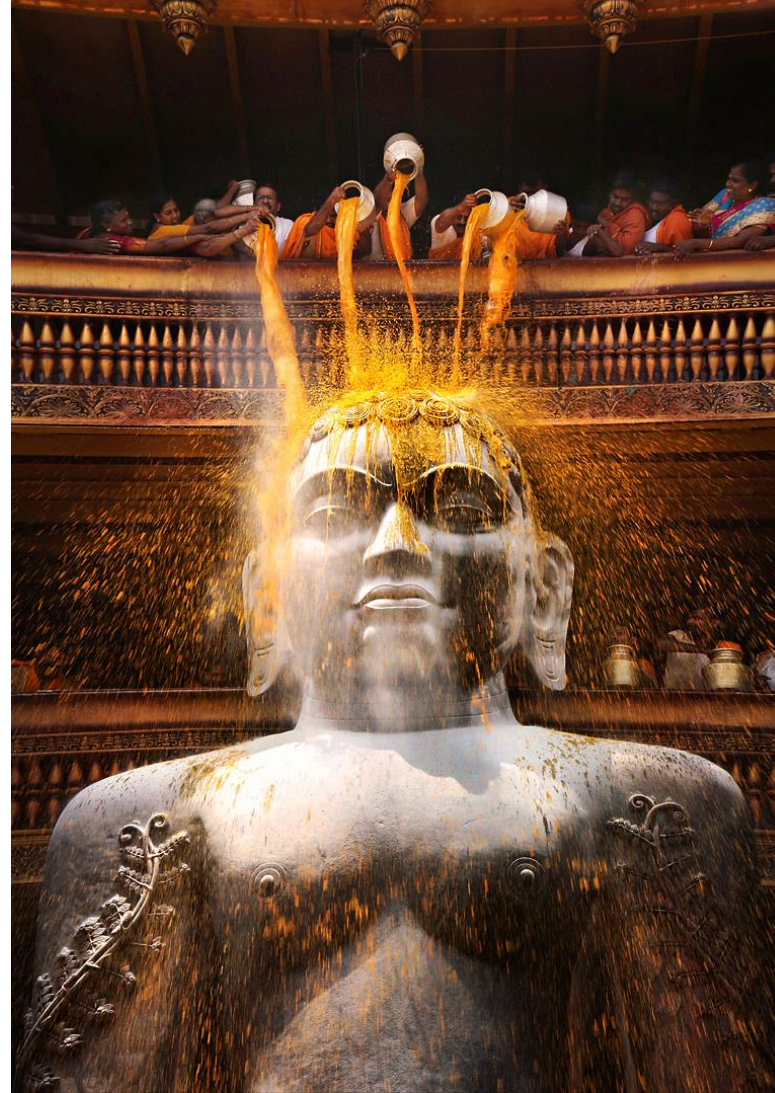

e-Honorable Mention | JUDGING 1 SAPPHIRE CIRCUIT 2020 | PHOTO TRAVEL (PTD)(DIGITAL) | BAHUBALI MASTAKABHISHEKAM | ASHOK KUMAR | India