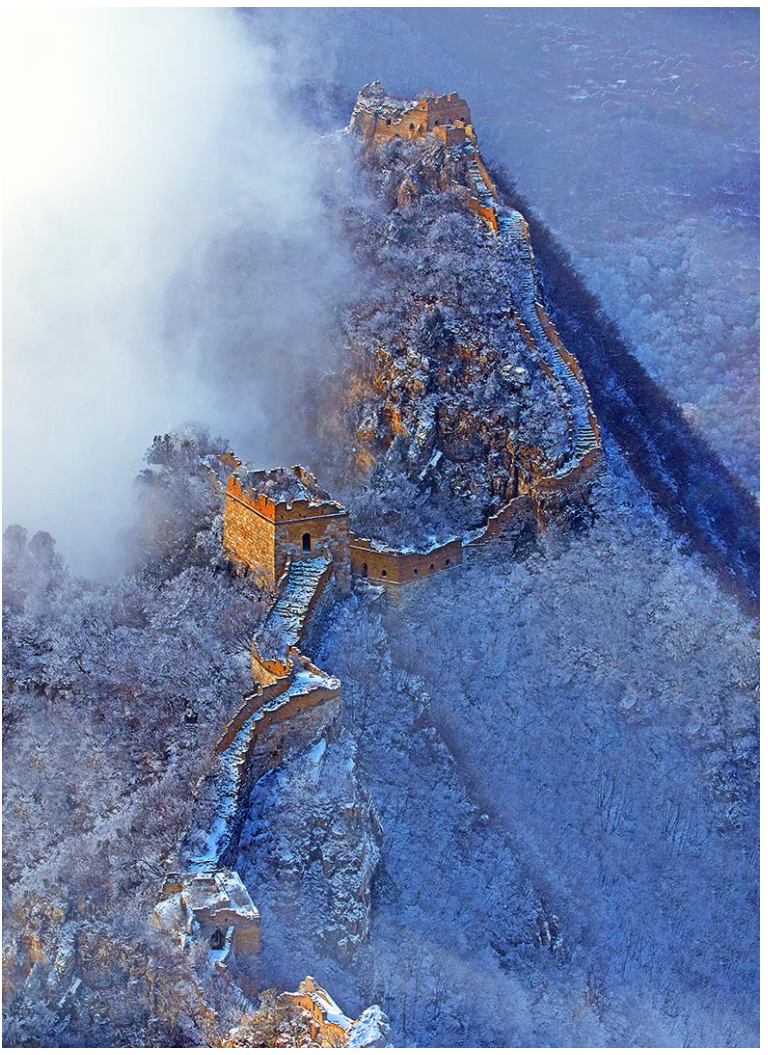

SALON GOLD | JUDGING 4 SAPPHIRE CIRCUIT 2020 | PHOTO TRAVEL (PTD)(DIGITAL) | THE CHIEF OF THE GREAT WALL 12 | WEI YE | China