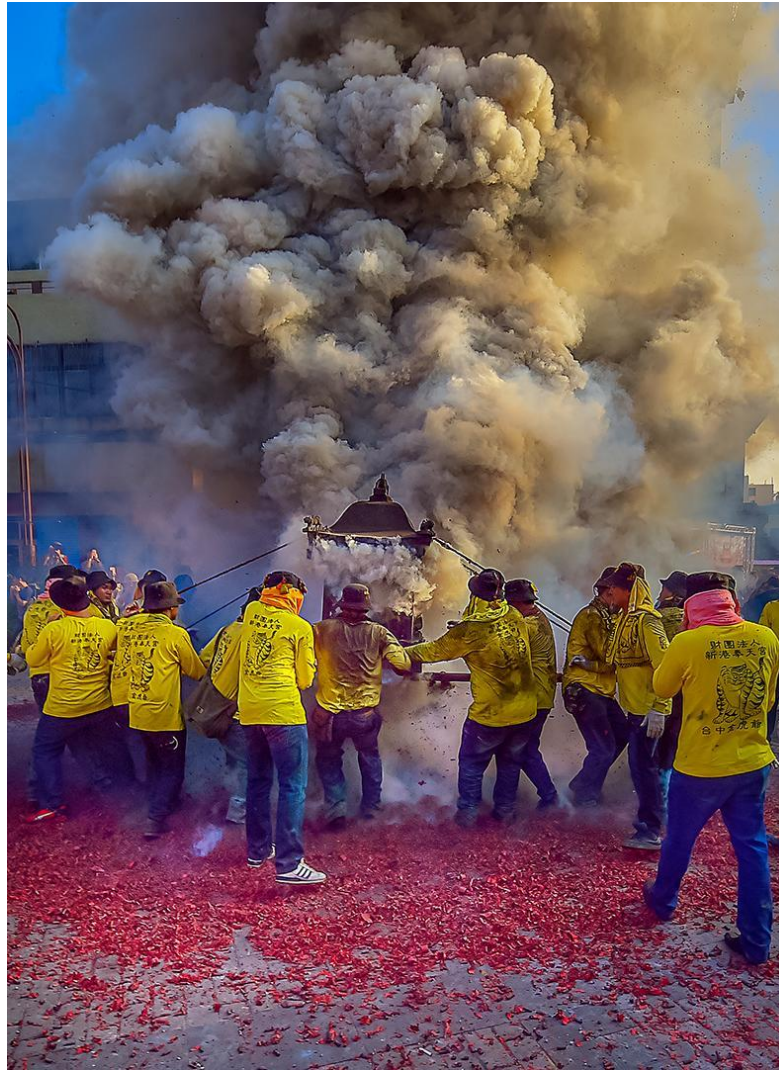

Jury Choice | Judging 1 | SAPPHIRE | People and Street (PIDC) (DIGITAL) | 2016 Taiwan Temple Fair 21 | Voon Wah Wong | Hong Kong