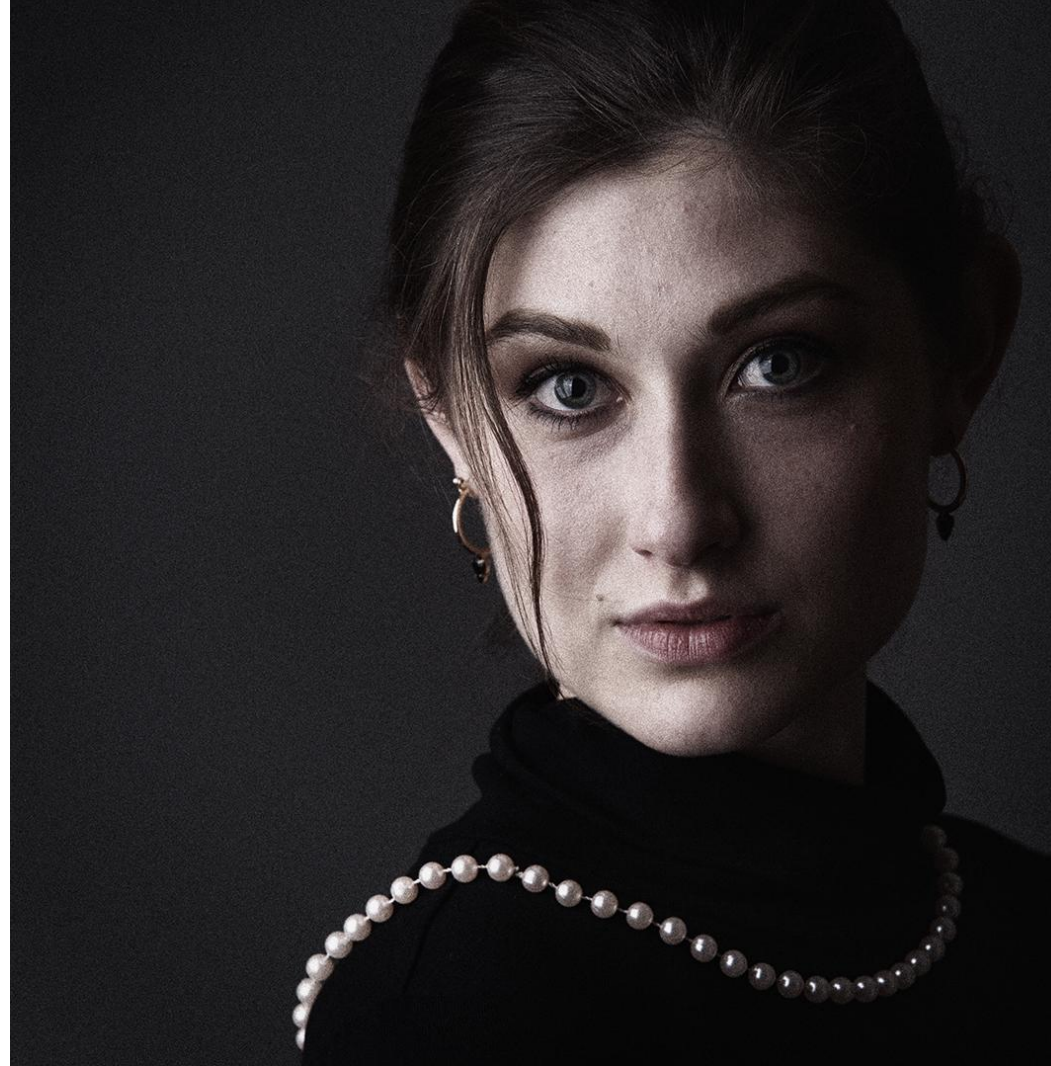

Sapphire Circuit 2023 (PSA No. 2023-568)

JURY CHOICE | Judging 5 | SAPPHIRE CIRCUIT 2023 | PORTRAIT (PIDC) (DIGITAL) | Tahlia | John Lomas | Australia