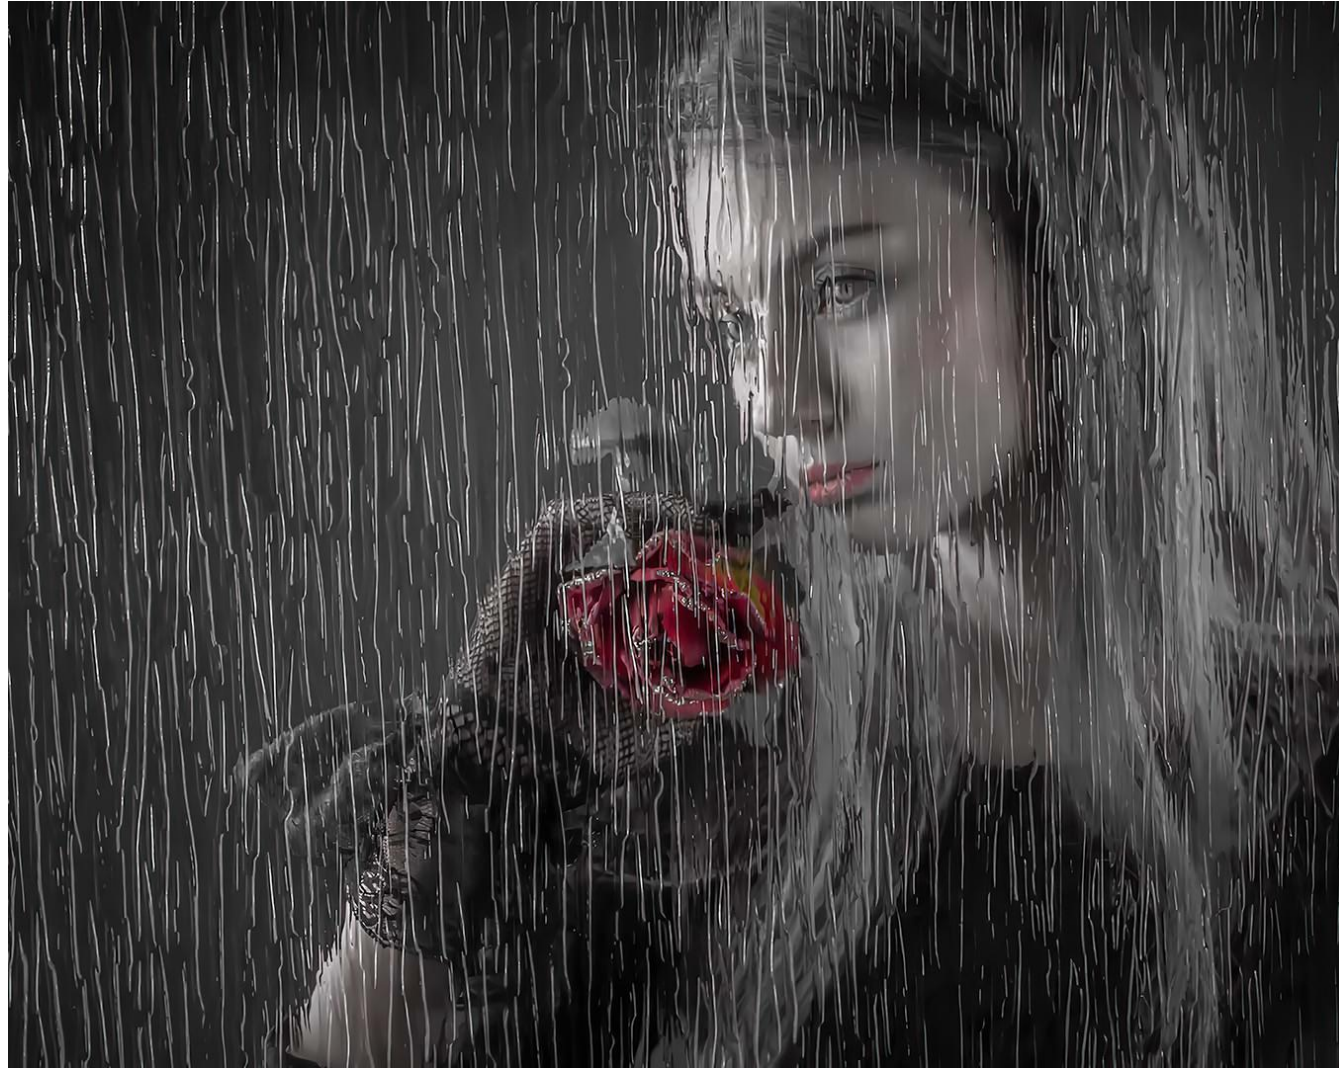

Sapphire Circuit 2023 (PSA No. 2023-568)

JURY CHOICE | Judging 3 | SAPPHERE CIRCUIT 2023 | PORTRAIT (PIDC) (DIGITAL) | Heartbreaking | Ngar Shun Victor Wong | Hong Kong