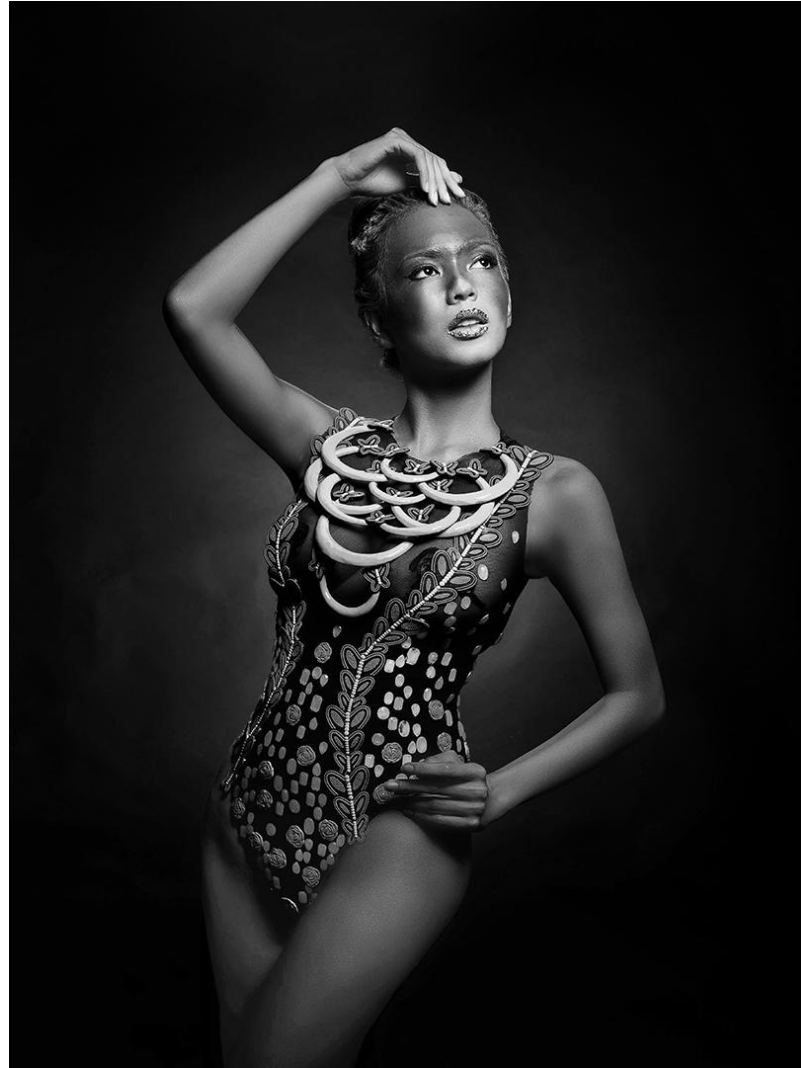

Sapphire Circuit 2023 (PSA No. 2023-568)

JURY CHOICE | Judging 1 | SAPPHERE CIRCUIT 2023 | MONOCHROME OPEN (PIDM) (DIGITAL) | RockyGathercole 3 | Siu Chuen Young | Hong Kong