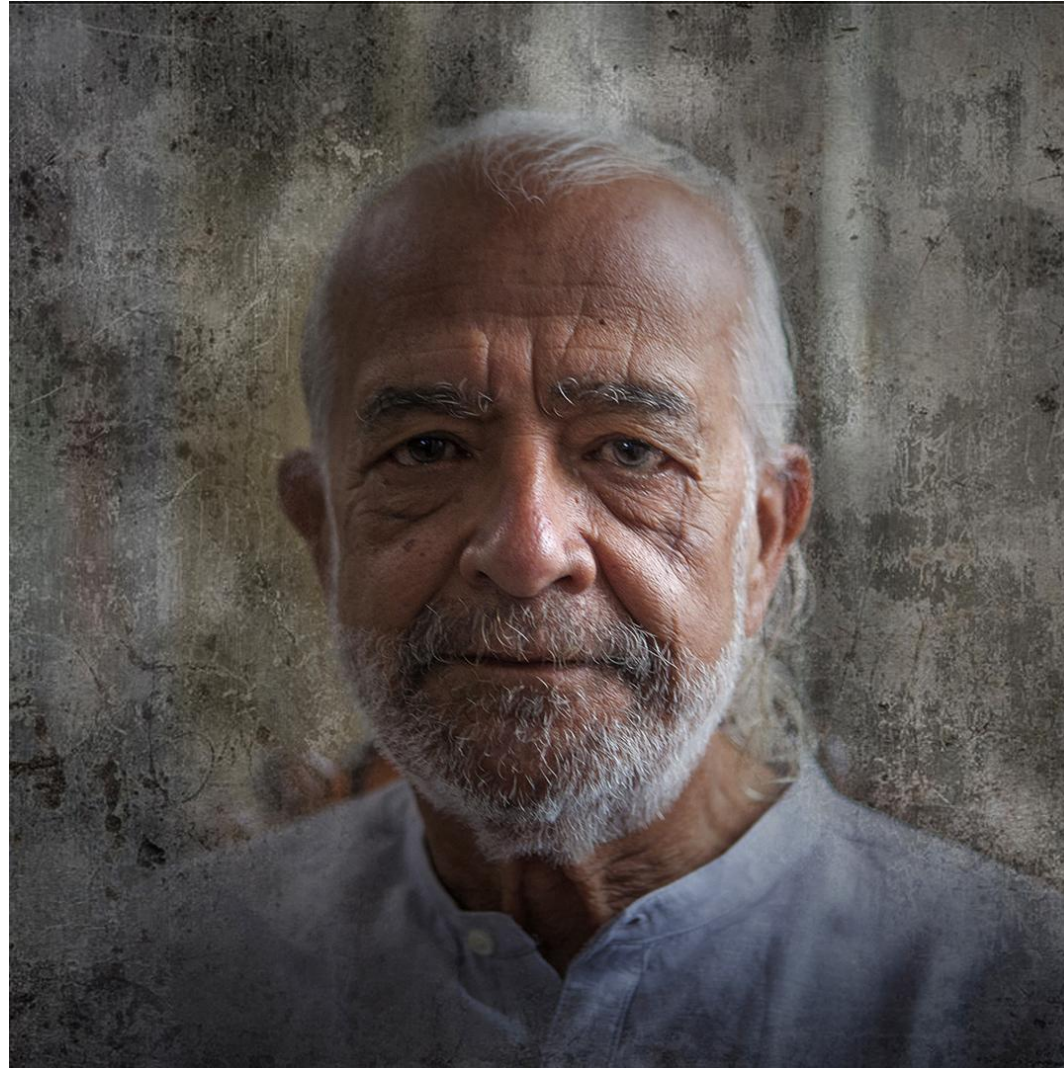

JURY CHOICE | Judging 2 | SAPPHERE CIRCUIT 2023 | PORTRAIT (PIDC) (DIGITAL) | black beauty-3 | Manfred Kluger | Germany

Sapphire Circuit 2023 (PSA No. 2023-568)

JURY CHOICE | Judging 2 | SAPPHIRE CIRCUIT 2023 | PORTRAIT (PIDC) (DIGITAL) | A good friend | Antonio Soriano Llamazares | Spain