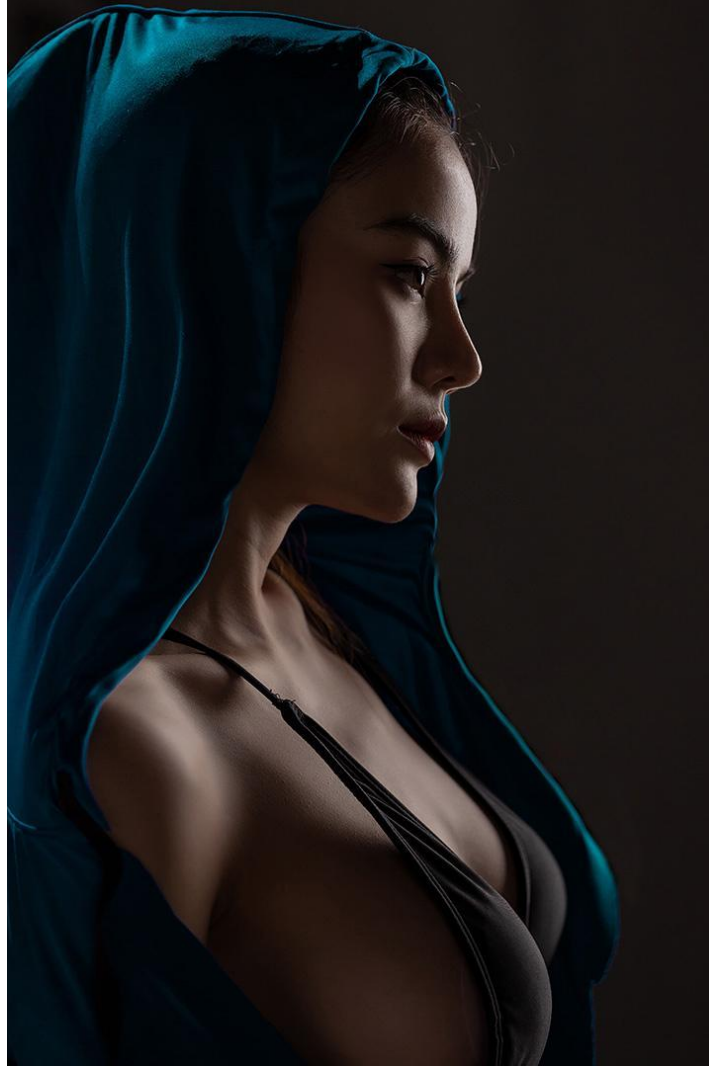

Sapphire Circuit 2023 (PSA No. 2023-568)

JURY CHOICE | Judging 1 | SAPPHIRE CIRCUIT 2023 | PORTRAIT (PIDC) (DIGITAL) | Perfect light | Worachat Sodsri | Thailand